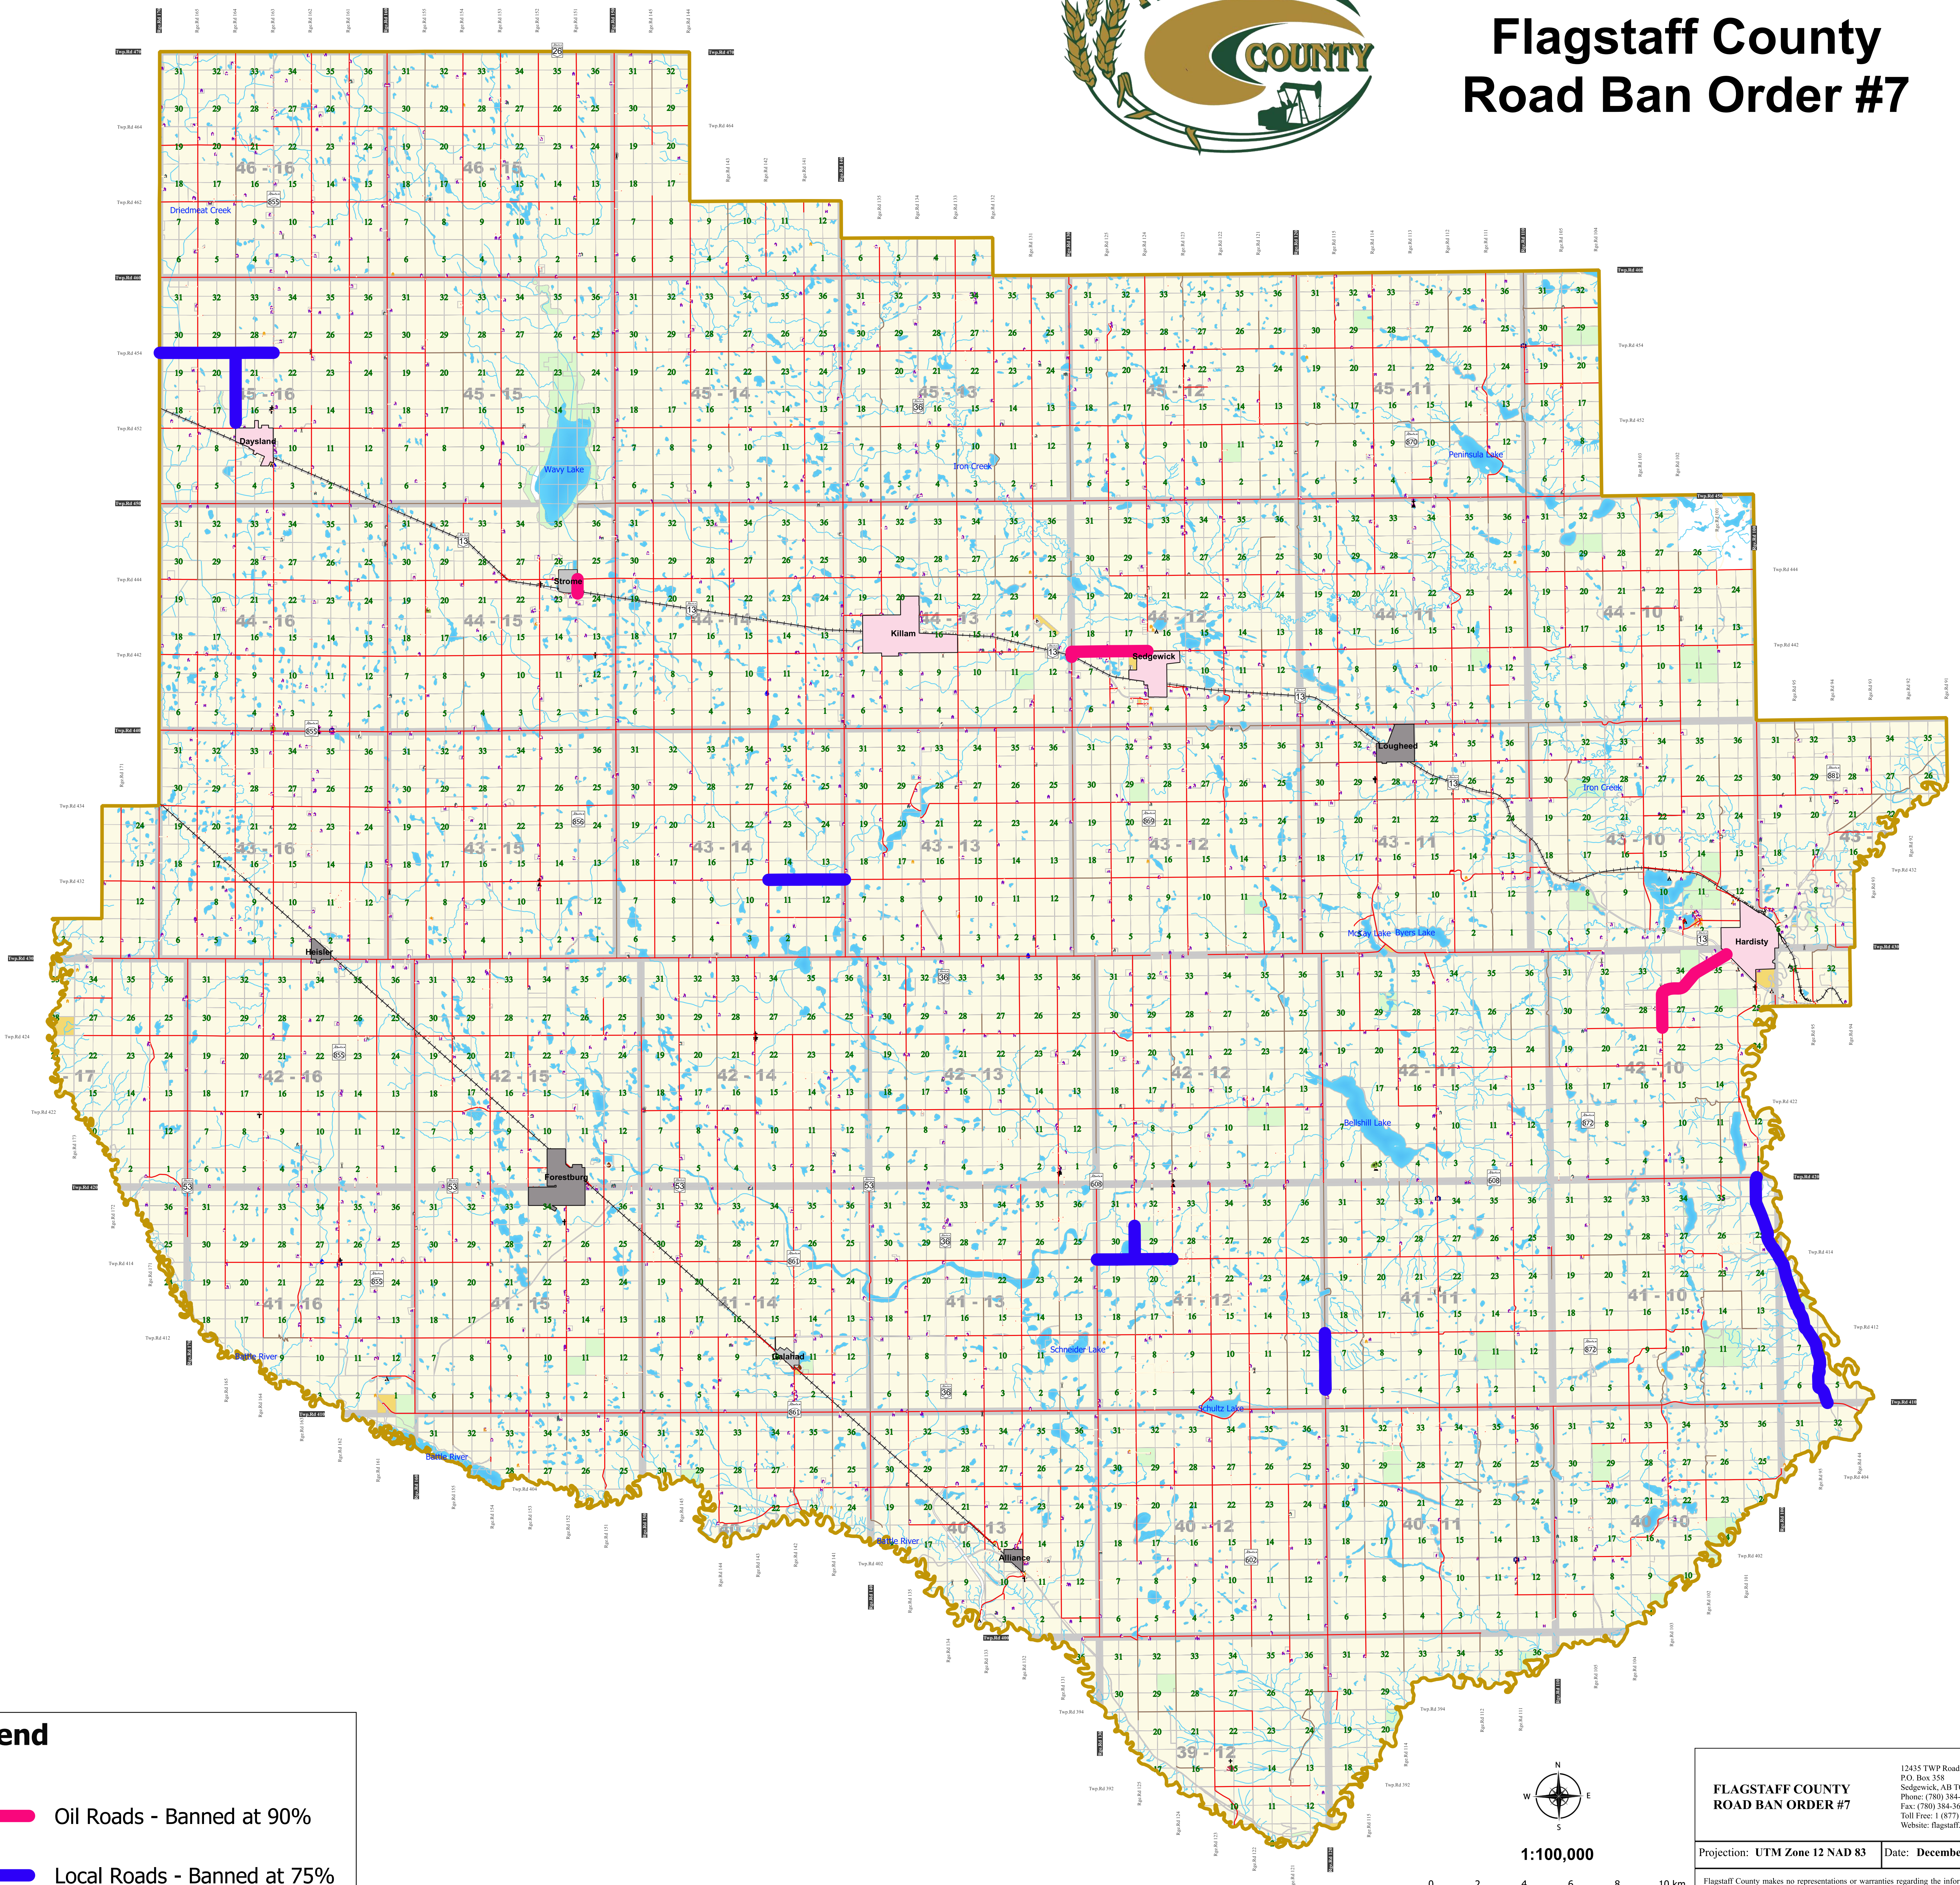

Flagstaff County Road Ban Order #7

Legend

-  Oil Roads - Banned at 90%
-  Local Roads - Banned at 75%

Scale: 1:100,000

0 2 4 6 8 10 km
0 1 2 3 4 5 6 mi

12435 TWP Road 442
P.O. Box 358
Sedgewick, AB T0B 4C0
Phone: (780) 384-4100
Fax: (780) 384-3635
Toll Free: 1 (877) 387-4100
Website: flagstaff.ab.ca

**FLAGSTAFF COUNTY
ROAD BAN ORDER #7**

Projection: UTM Zone 12 NAD 83 Date: December 04, 2024

Flagstaff County makes no representations or warranties regarding the information contained in this document, including, without limitation, whether said information is accurate or complete. Persons using this document do so solely at their own risk, and Flagstaff County shall have no liability to such persons for any loss or damage whatsoever.