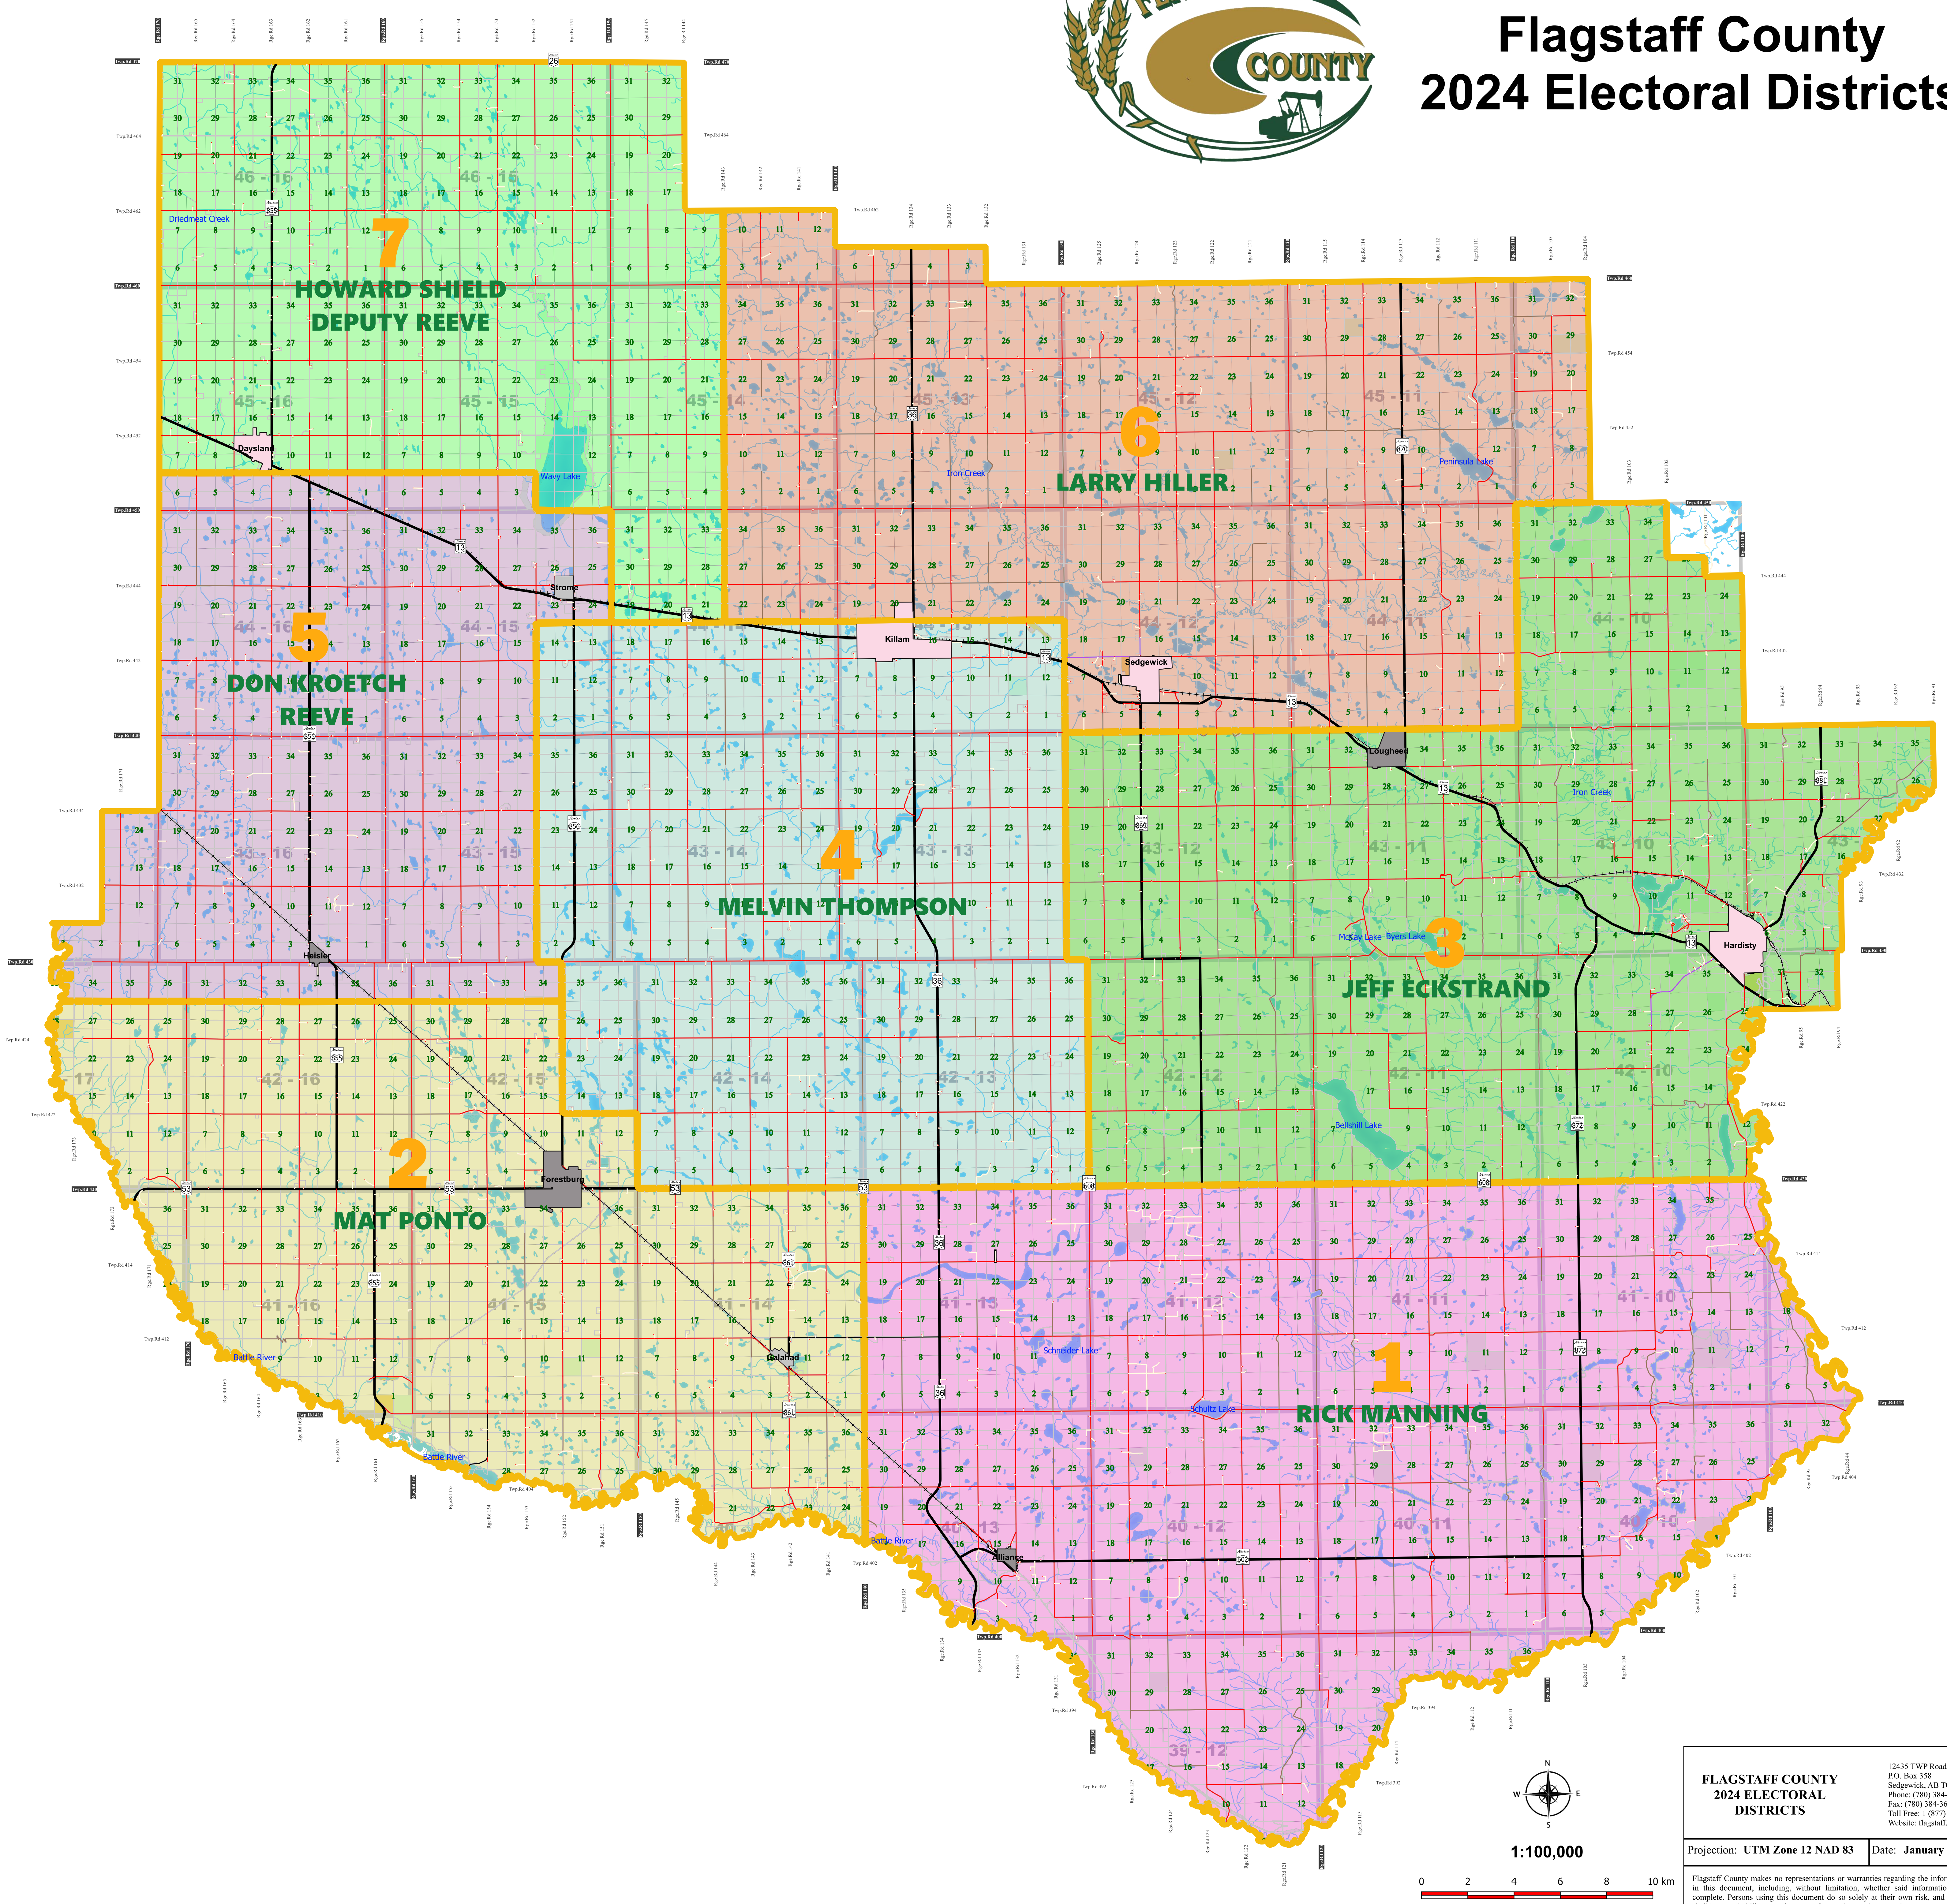

Flagstaff County 2024 Electoral Districts

1:100,000

FLAGSTAFF COUNTY
2024 ELECTORAL
DISTRICTS

Projection: UTM Zone 12 NAD 83 Date: January 17, 2024