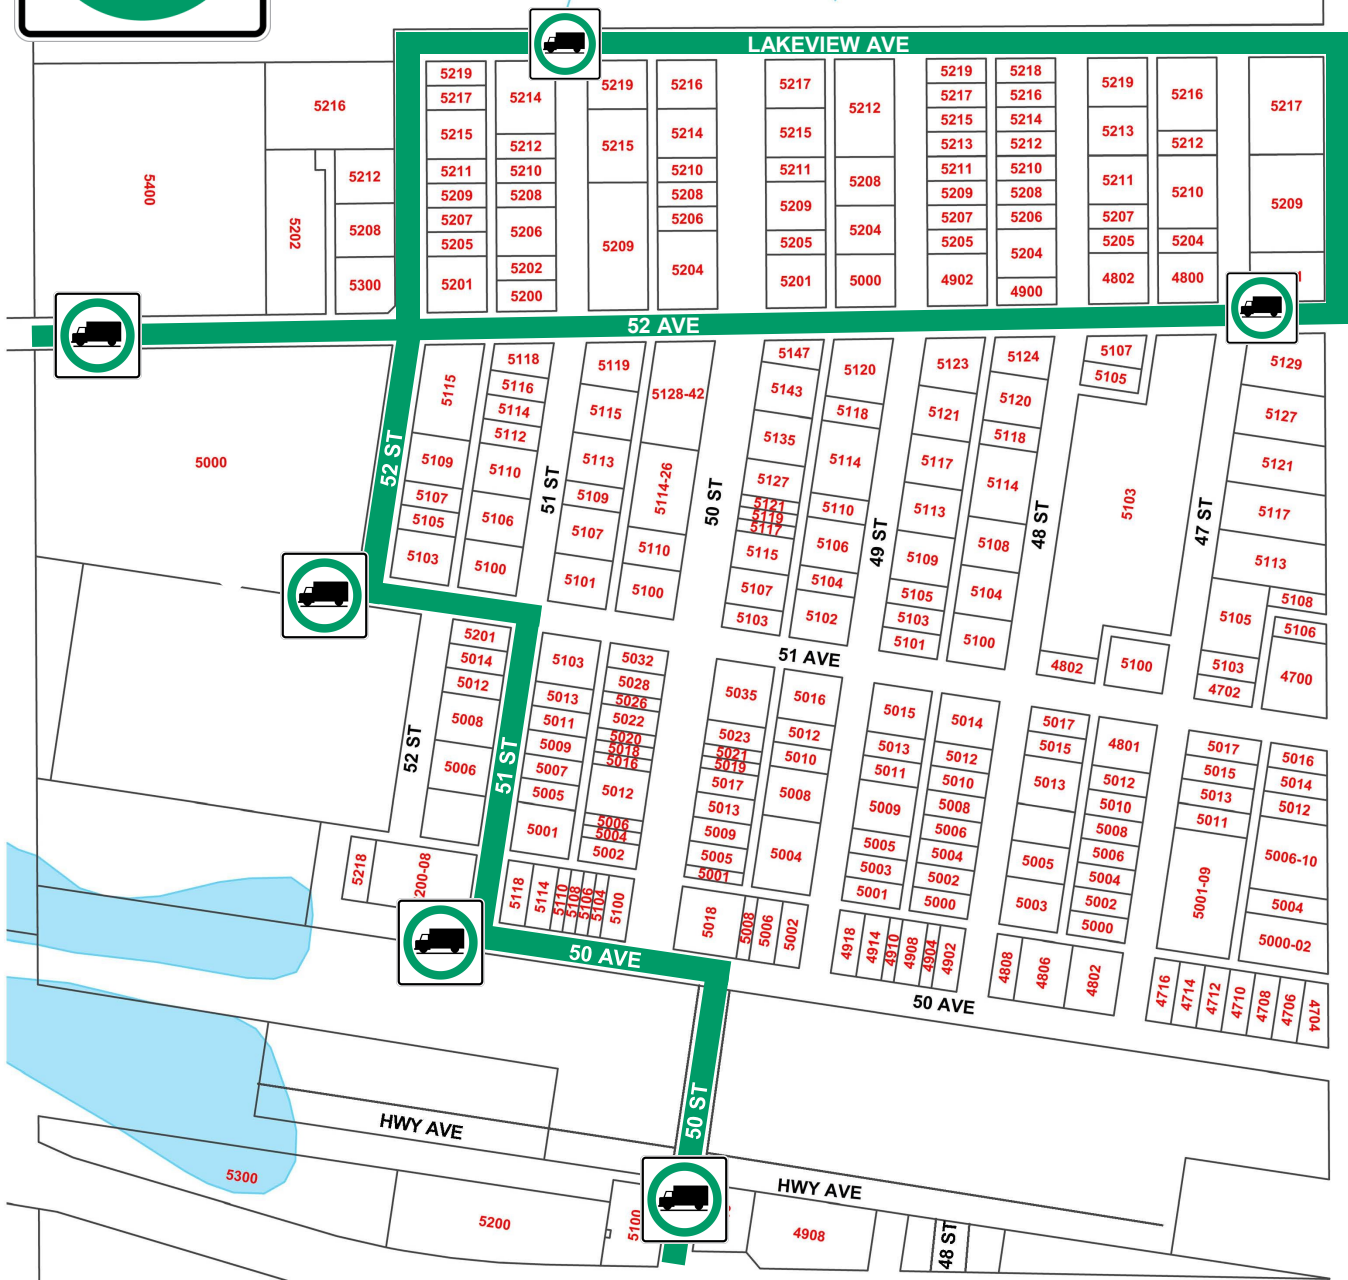

Strome Truck Routes

- 52nd Avenue in its entirety
- 52nd Street from 52nd Avenue to 51st Avenue
- 52nd Street from 52nd Avenue to Lakeview Avenue
- Lakeview Avenue in its entirety
- Rge Rd 151 from 52nd Avenue to Lakeview Avenue
- 51st Avenue from 52nd Street to 51st Street
- 51st Street from 51st Avenue to 50th Avenue
- 50th Avenue from 51st Street to 50th Street
- 50th Street from Highway 13 to 50th Avenue

Note: Deliveries are permitted on 50th Street.