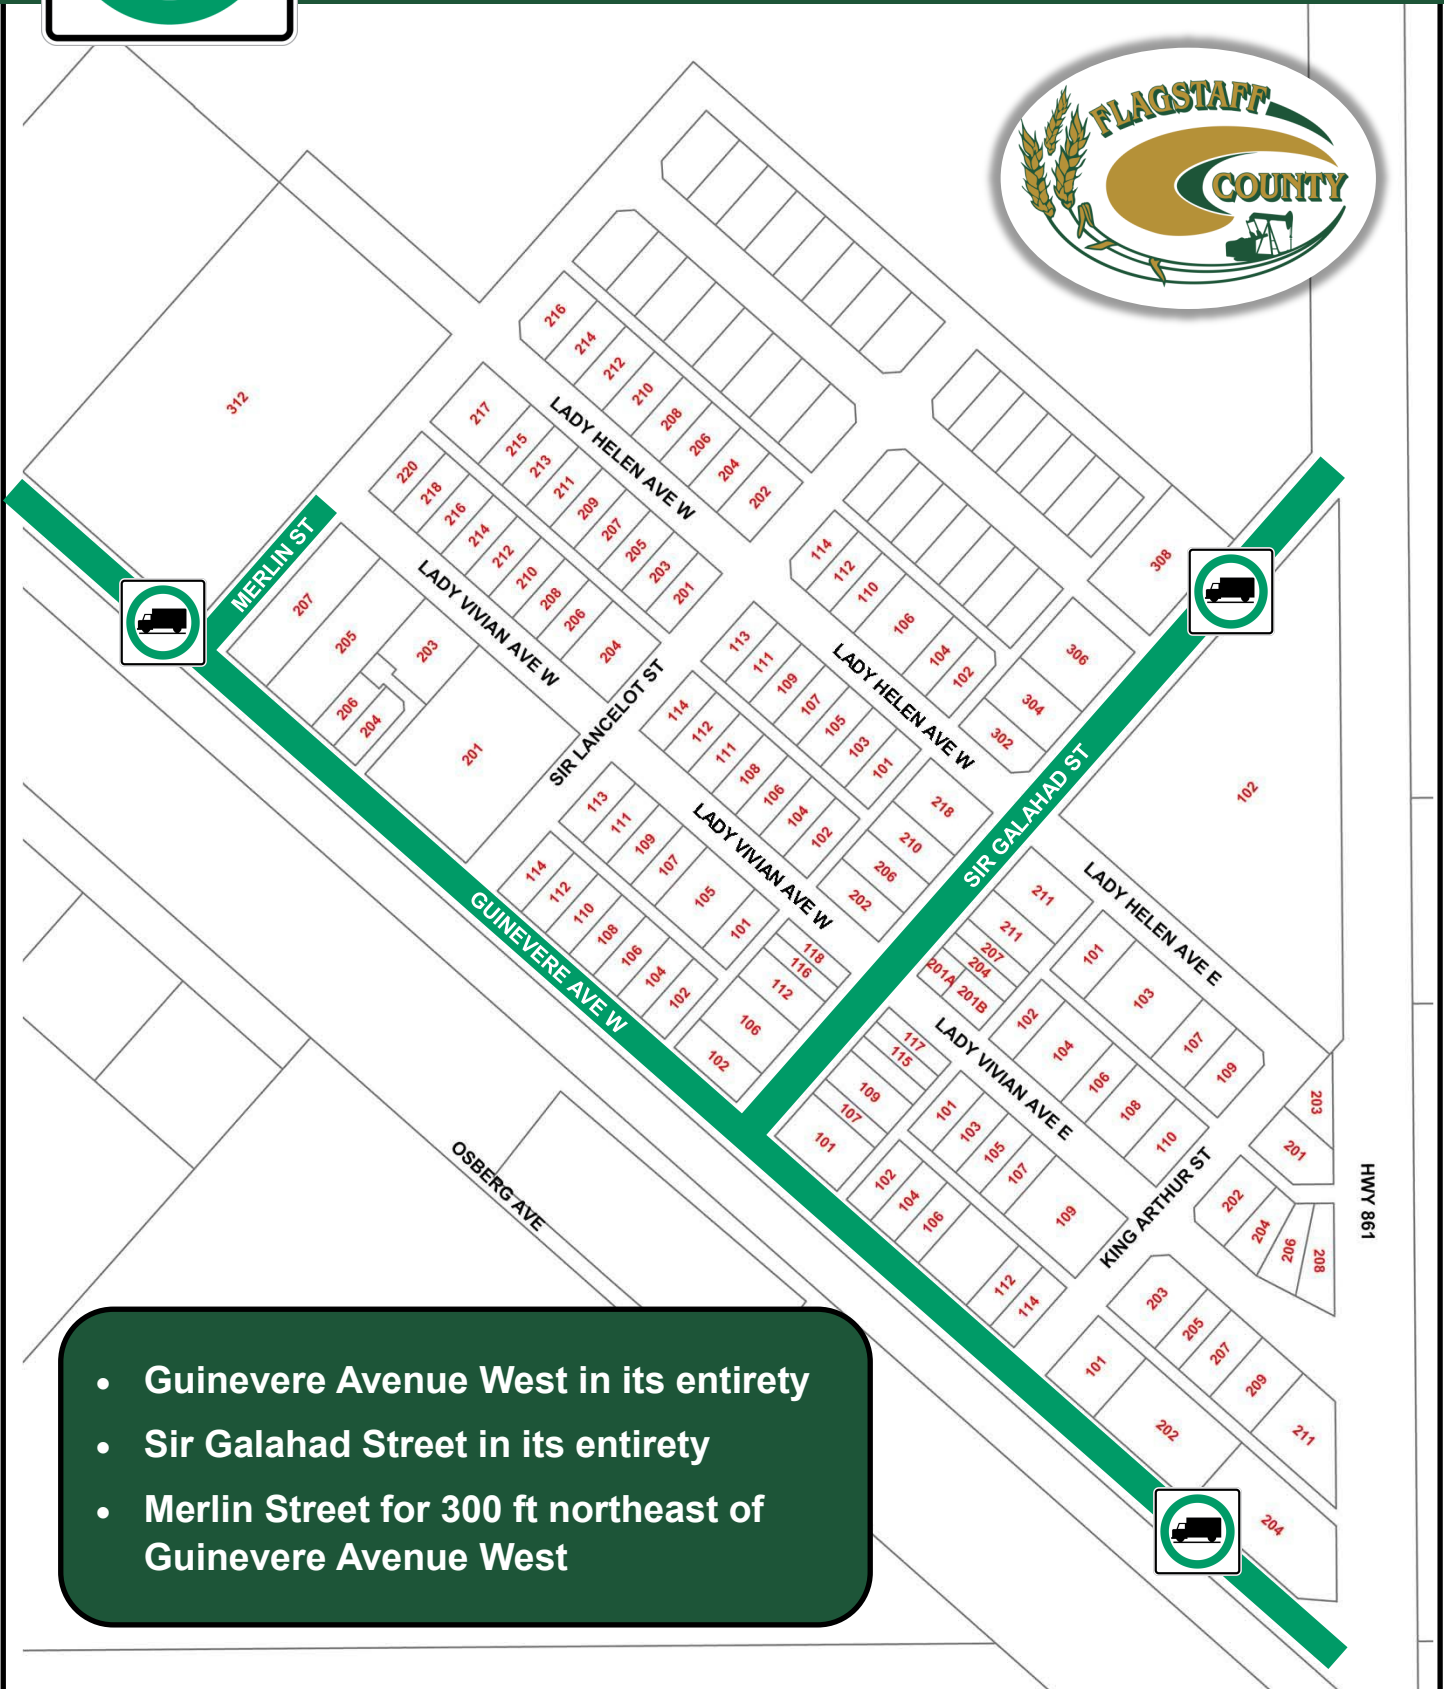

Galahad Truck Routes

- Guinevere Avenue West in its entirety
- Sir Galahad Street in its entirety
- Merlin Street for 300 ft northeast of Guinevere Avenue West

HWY 861